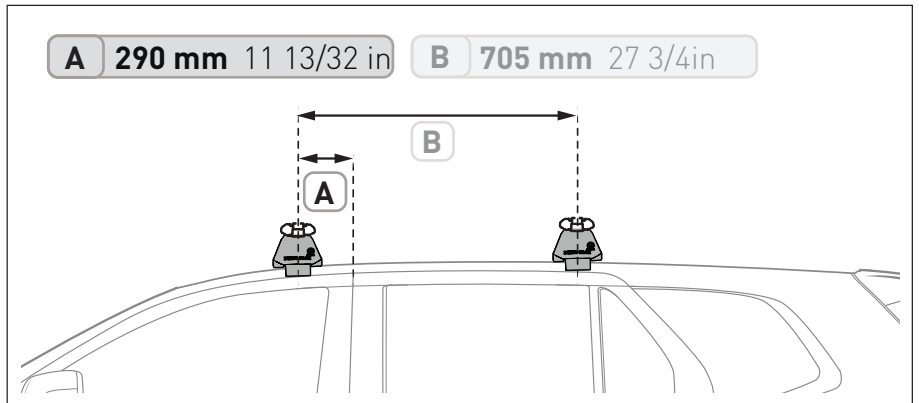

VEHICLE POSITIONING

NOTES FOR DEALERS / FITTERS

It is your responsibility to ensure these fitting instructions are given to the end user or client.