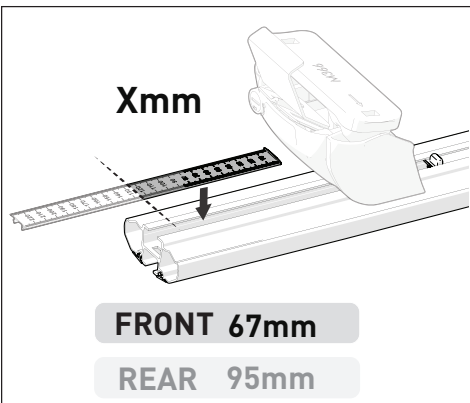

VEHICLE	KIT	CROSSBAR
HOLDEN Astra BK5dr Hatch, VAUXHALL, OPEL Astra K 5dr Hatch	DK487	SZ126
RUNNING DATES	16-	
VEHICLE NOTES		

VISIT THE ONLINE CALCULATOR FOR CURRENT SYSTEM LOAD LIMIT DATA

DYNAMIC ROAD LOAD LIMIT (NOTE: DIFFERENT ON AND OFF ROAD CARGO LIMIT)
***USE THE VEHICLE MANUFACTURER'S MAXIMUM ROOF ALLOWANCE IF IT IS LOWER THAN THE FIGURE LISTED**

 LOAD LIMIT	 SYSTEM WEIGHT	 ON ROAD CARGO LIMIT	OR	 OFF ROAD CARGO LIMIT (ON ROAD CARGO LIMIT / 2)
UP TO 75 kg * 165 lb	— 5 kg 11lb	= UP TO 70 kg 154 lb		UP TO 35 kg 77 lb

PAD AND CLAMP DETAILS

MEASUREMENT STRIPS