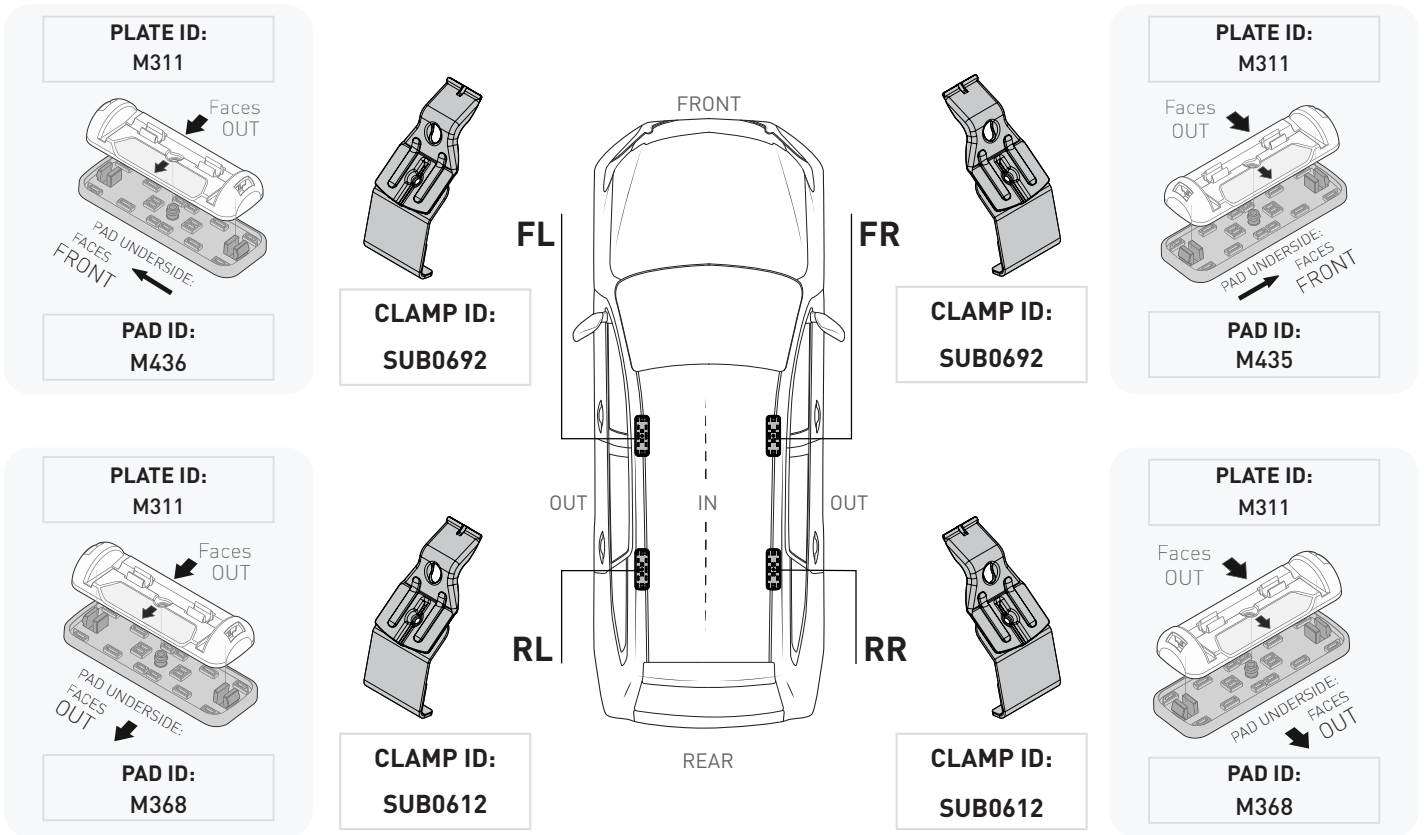

VEHICLE	KIT	CROSSBAR
HOLDEN Astra BK5dr Hatch, VAUXHALL, OPEL Astra K 5dr Hatch	DK487	SZ126
RUNNING DATES	16-	
VEHICLE NOTES		

VISIT THE ONLINE CALCULATOR FOR CURRENT SYSTEM LOAD LIMIT DATA

DYNAMIC ROAD LOAD LIMIT (NOTE: DIFFERENT ON AND OFF ROAD CARGO LIMIT)
***USE THE VEHICLE MANUFACTURER'S MAXIMUM ROOF ALLOWANCE IF IT IS LOWER THAN THE FIGURE LISTED**

 LOAD LIMIT	 SYSTEM WEIGHT	 ON ROAD CARGO LIMIT	OR	 OFF ROAD CARGO LIMIT (ON ROAD CARGO LIMIT / 2)
UP TO 75 kg * 165 lb	— 5 kg 11lb	= UP TO 70 kg 154 lb		UP TO 35 kg 77 lb

PAD AND CLAMP DETAILS

MEASUREMENT STRIPS